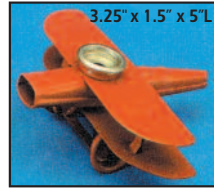

VINTAGE KAZOOS

These whimsical designs are completely playable and have been revived exclusively for us by the same antique factory that made them over 60 years ago! Vintage Kazoos are constructed of metal with plastic mouth pieces.

471427
Bi-Plane