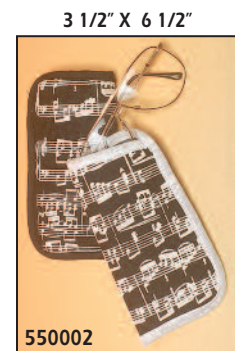

CD VISOR WALLET

Holds ten CD's conveniently secured to your car visor with two Velcro-tabbled

nylon straps. Organizes your CD's out of the way and away from prying eyes. 10 cotton pockets protect CD's from destructive scratches. Easily accessible with one hand without taking your eyes off the road. 11.75" x 6"

\$4.95

550076

EYEGGLASS CASE

550002
Padded Nylon Construction **\$3.50**

COMB & CASE

143024 **\$.99**
3 1/2" X 6 1/2"
Padded Nylon Construction

3 1/2" X 6 1/2"

\$17.95