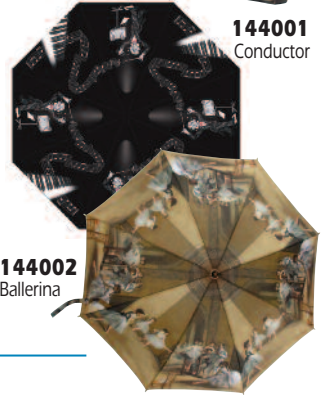

FOLDING UMBRELLAS

$29.95

What an attention getter! Unique theme umbrellas perfect for those rainy days or when the weather may look threatening. Gift Boxed. Fiberglass Ribs, auto-close, auto-open to 46" Dia. 12"L Closed.

144002
Ballerina

HEAVY DUTY CANVAS BRIEFCASES

500130 G-CLEF

16.5" W x 11" H x 6" W
2 large inside pockets, 1 outside pocket with Velcro® closure.

$19.95