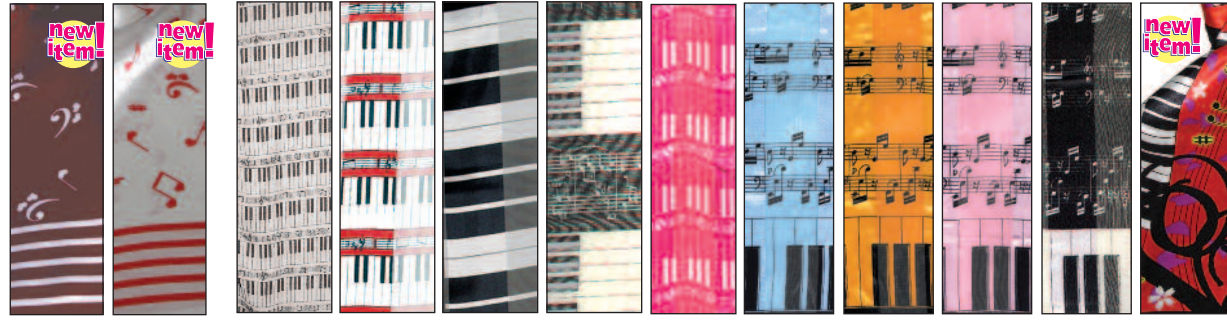

Keyboard Scarves

550097 Maroon & White 550098 White & Red 550015 White 550033 Black & Red 550016 550082 B & W 550086 550090_B Lt. Blue 550090_G Gold 550090_P Pink 550090_BK Black 550096 Red