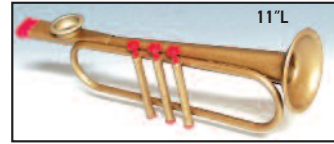

471398 Trumpet