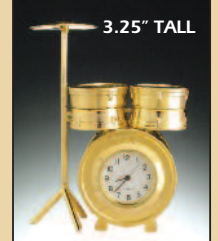

GLASS WALL CLOCKS

Themed glass wall clocks with detachable silver-plated pendulum. 9" x 9"

$44.95

MUSIC WATCHES

new!
item

$19.95

Young girls music theme battery powered quartz watch. Available in three attractive colors. 7/8" dia face x 8.78"L

MUSIC BRACELETS

Silicone 2.5" dia bracelet with music score imprint. 1/2" wide. Colors vary.

201255 **201255_12** BAG OF 12 PCS.
$2.00 **$18.00** (Two each of black, white, red, blue & yellow, one each of pink and purple.)

MINI TRAVEL CLOCKS

$12.95

Travel Alarm Clocks in 24 designs make getting up a pleasure and traveling a breeze. ($6.00 Extra Freight)

Available in the same designs as the Personalized Watches on page 13.

BY SPECIAL ORDER -
If personalization is desired, add $6.00 per clock for special handling and personalization. Shipped from manufacturer. Allow 2 weeks for delivery. No express delivery. No returns

METAL JEWELRY BOX

Cast metal with blue velvet lining. Crystal inserts and brushed pewter-like finish.
3.25"L x 2.25"W x 1.5"H
473051 **$20.99**

GLASS DESK CLOCKS

$14.95

5" High

new!
item

BRASS CLOCKS

A terrific gift item for home or office! These elegant brass clocks feature quartz movement. Run on a watch type battery, included.

- 420040 GRAND PIANO $15.99
- 420042 DRUM SET $19.99
- 420043 SAXOPHONE $21.00
- 420044 TUBA $21.00
- 420045 ELECTRIC GUITAR $16.95
- 420046 ACOUSTIC GUITAR $12.95
- 420053 FULL DRUM SET $29.95
- 420062 UPRIGHT BASS $16.95
- 420063 HARP $16.95

420042

Quality, solid brass construction