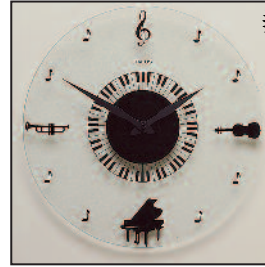

Truly the "key to the keys," it shows how many sharps or flats go with each of the 12 major and minor keys. Guide to harmonic progressions and other patterns. Clock makes it easy to master the circle of fifths as a tool for understanding music's grammar. Runs on one AA battery (not supplied).

10" diameter, Precision Quartz movement.

420005 Wall Clock **\$29.95**

421524 Watch **\$34.95**
Specify Gold or Silver

MUSIC WALL CLOCK

Beautiful 14" dia. quartz clock. Black imprint on 3/16" thick glass and runs on AA battery (not supplied).

\$29.95

Modern design fits any decor.

420006

MUSIC THEME CLOCK

This attractive contemporary clock with a sleek frosted glass face will make an impressive addition for home or office. Requires one AA battery. 14" Dia.