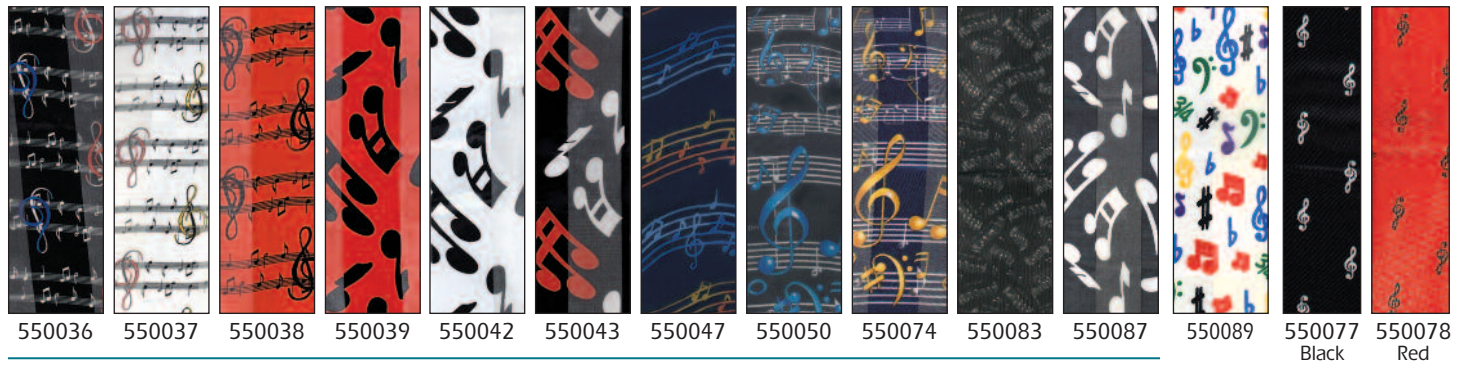

420051

Attractive Contemporary Music Clock with glass face mounted on wood black clef. Features quartz movement. 15.5"H x 9"W

\$29.95

420052

ZILDJIAN CLOCK

Keep up with the times, add a musical accent to your decor with this Zildjian Cymbal Clock. The Zildjian cymbal clock is made from a real Zildjian cymbal.

\$69.00

420037

MUSIC SCARVES

All scarves are approximately 14"W x 60"L except as noted.

\$11.99

13" x 57"
Satin Polyester

550036 550037 550038 550039 550042 550043 550047 550050 550074 550083 550087 550089 550077 Black 550078 Red

14" x 60" Polyester

550006 Cream 550007 Black 550008 White 550009 Red 550010 Black 550011 White 550031 Red 550059 Black 550060 Blue 550061 Silver 550062 White

ZYDECO TIE
\$17.95

130222
The Zydeco Tie is an instrument-quality washboard shaped like a necktie that clips on over your collar or neckline. It is crafted of 24 gauge brushed stainless steel.