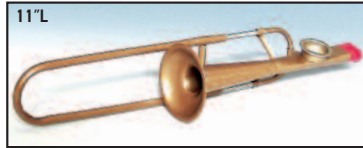

471399 Trombone