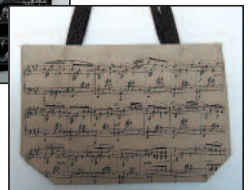

TOTES

$12.99

(EXCEPT AS NOTED)

15" x 16"
except as noted

10 weight
heavy canvas construction

KEYBOARD NOTES TOTE

14" x 17"

TOTES

$35.00

Microfiber PVC construction.
Top zipper and zippered
inside pocket. 16" x 13.5",

TOTE BAGS

$11.95

STAFF PORTFOLIOS

**ZIPPER
CLOSURES**

12" x 16"

$9.95

STAFF TOTE BAGS

$8.95

C516
TAN

10" x 15"
Micro-Poly
Construction

BRIEFCASES

BEST SELLERS

12" x 16" MICRO-POLY BRIEFCASE IS FULLY LINED. REINFORCED EDGING.

ZIPPERED BAG OPENS TO A FULL 16" X 24" AND FEATURES A ROOMY VINYL POCKET AND 3 SNAP DOWN POCKETS OF FULLY LINED NYLON.

$15.95