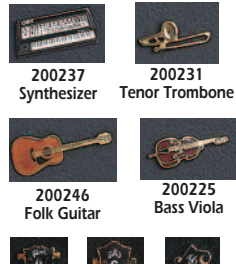

HAND-CRAFTED CLOISSONNE PINS

Detailed miniature replicas of famous name guitars and orchestral instruments.

See page 47 or 109 for Presentation Box (#990106) \$1.00

\$4.95

Actual Size of Pins
Approx. 1.25"

MUSIC TAGS

Dog Tag design features full-color epoxy dome label mounted on aluminium tag and 24" L chain. You can modify chain length for music case or sport bag application. Optional Engraving at \$2.00/line.

230127
Music

230128
Choir

230129
Chorus

230130
Band

230131
Dance

Sales Code

200187 Baritone Sax	200161 Vintage Telecaster	200333 Yamaha CP80	200190 Vintage Telecaster Headstock	200178 Vintage Stratocaster Headstock	200175 ES335 Black "Lucille"	200160 Fender Logo	200349 Heavy Metal Guitar	200163 Vintage Precision Bass	200164 Vintage Jazz Bass	200206 Soprano Sax
200186 Grand Piano	200336 Gibson Vic Bass Head	200334 Les Paul Head	200189 Casio CZ	200195 Gibson Super 400	Mandolin 200219	200220 Flugel Horn	200348 Kramer 6000 G	200235 Dobro	200194 Juke Box	200201 Jose Ramrec Classic
200339 Gibson S.G. Head	200203 Fender "F"	200204 Explorer	200207 Firebird	200170 Strat (Sunburst)	200214 Cello	200217 Gibson 333 Pro	200218 Drum Set	200340 Jute Box #1	200341 Jute Box #2	200223 B.C. Bass
200237 Synthesizer	200231 Tenor Trombone	200338 Gibson Explorer Head	200229 B. C. Rich RPG-O (Yellow)	200350 ZZ Deluxe V	200234 B. C. Rich RBG-O (Red)	200199 Microphone	200240 Original "Crybaby"	200236 Drum Set (White)	200247 Button Accordion	200248 Precision Fretless Bass
200246 Folk Guitar	200225 Bass Viola	200255 Fender Jazz Bass	200256 Peavey Bass	200177 Banjo	200262 Telecaster (White)	200263 Peavey Six Electric	200266 Harp	200267 Charvel Jackson II	200268 12 String Guitar	200250 French Horn
200337 Gibson Les Paul Custom	200331 Guild Peg Head	200332 Gibson Mandolin Head	200197 Custom Electric Bass	200343 Ibanez Orange	200344 Ibanez Brown Guitar	200345 Ibanez Artwood	200346 Ibanez Roadstar II	200328 Blue Drum Set	200329 B. C. Rich Stock	