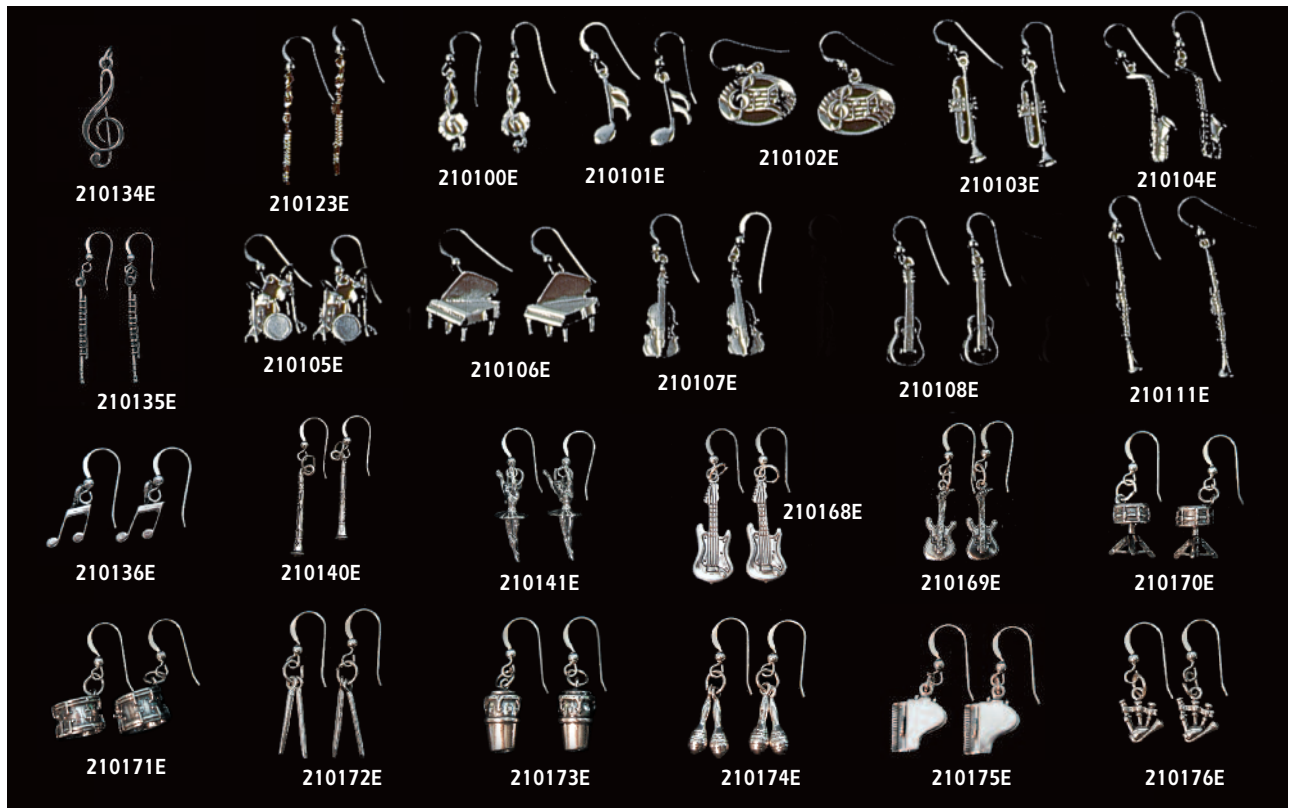

\$3.00

221002

221001

220147 Violin

220148 Clef

220149 Trumpet

220150 Sax

220151 Guitar

220152 Psalm 100:1

STERLING SILVER

Highly detailed, charms, earrings and necklaces.

CHARMS

EARRINGS

All earrings are hypoallergenic.

Gift Box Available #991102-1
Hinged Gift Box #991104
\$.45 (3" x 2" x 1") (See page 54)
\$2.00 2" x 2.75" x 1" (See page 54)

NECKLACES

Earrings	
210100E G-Clef	\$22.00
210101E Sixteenth Note....	\$22.00
210102E Staff.....	\$22.00
210103E Trumpet.....	\$28.00
210104E Saxophone	\$28.00
210105E Drums	\$30.00
210106E Piano.....	\$30.00
210107E Violin.....	\$18.00
210108E Classic Guitar	\$22.00
210111E Clarinet.....	\$28.00
210123E Flute.....	\$17.00
210134E Clef.....	\$22.00
210135E Flute	\$34.00
210136E Sm Note.....	\$34.00
210140E Clarinet.....	\$34.00
210141E Ballerina.....	\$34.00
210168E Electric Guitar.....	\$34.00
210169E Electric Guitar II....	\$30.00
210170E Snare Drum.....	\$34.00
210171E Marching Drum....	\$42.00
210172E Drum Sticks.....	\$34.00
210173E Conga Drum.....	\$42.00
210174E Maracas	\$42.00
210175E Grand Piano.....	\$50.00
210176E Bagpipes.....	\$22.00