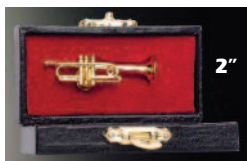

2.75"
201244
Dulcimer

2.75"
201245
Gibson Guitar

2.75"
201246
Black Elec. Guitar

2.75"
201247
Brown Elec. Guitar

2.75"
201248
Red Elec. Guitar

1.25"
201251
Tuba

1.5"
201252
French Horn

2.25"
201253
Clarinet

2"
201249
Trumpet

2"
201250
Trombone

ORDER TODAY

INSTRUMENT MINIATURE

\$8.45

Includes Case
Guitar/Black
400074

2.5"

INSTRUMENT MINIATURE