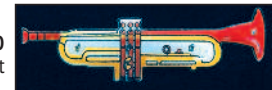

PERSONALIZED MUSIC BOX
Includes one line. Add \$2.00 for additional lines.

\$9.95

new item!

MAGNETIC FLASHING PINS

Super bright flashing magnet button is great to use as a button, tie-tack, earring or cuff link! Great for parties, concerts, walking or jogging. A wonderful incentive gift for your students. Some designs come with optional necklace nylon cord. Sizes vary from 1.5" to 5" H. Includes two CR927 (watch type) batteries.

\$4.95

BATTERIES

472112
Pack of Ten
\$6.99

472108
Blue Treble Clef

472101
Frog Playing Guitar

472109
Trombone

472106
Small Sax

472103
Piano