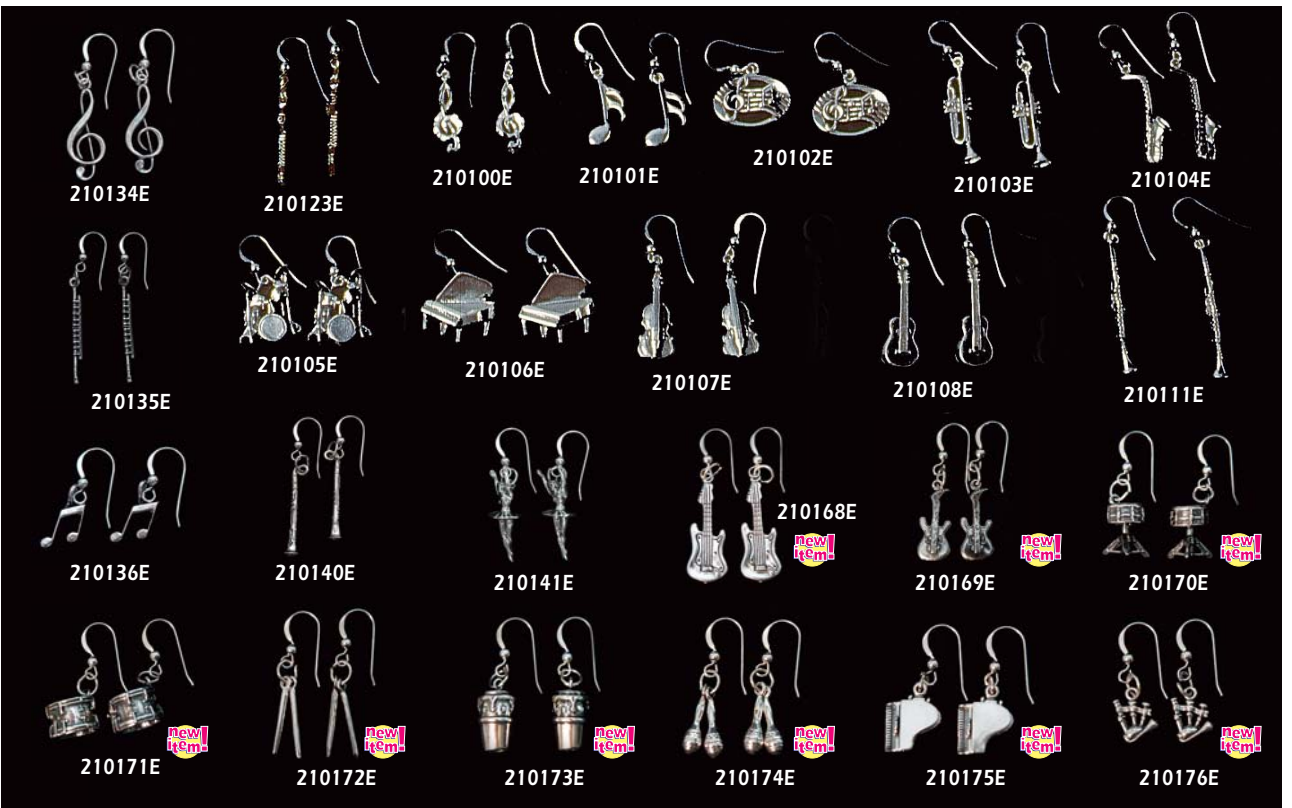

220152
Psalm 100:1

STERLING SILVER

Highly detailed, charms, earrings and necklaces.

CHARMS

EARRINGS

All earrings are hypoallergenic.

Gift Box Available #991102-1
Hinged Gift Box #991104
\$.45 (3" x 2" x 1") (See page 55)
\$2.00 2" x 2.75" x 1" (See page 55)

NECKLACES

CAST STERLING SILVER JEWELRY

Charms

210159 Violinist.....	\$13.00
210164 Musical Note.....	\$5.00

Earrings

210159E Violinist.....	\$30.00
210164E Musical Note.....	\$14.00

Necklaces w/charm

210159N Violinist.....	\$26.60
210164N Musical Note.....	\$18.00